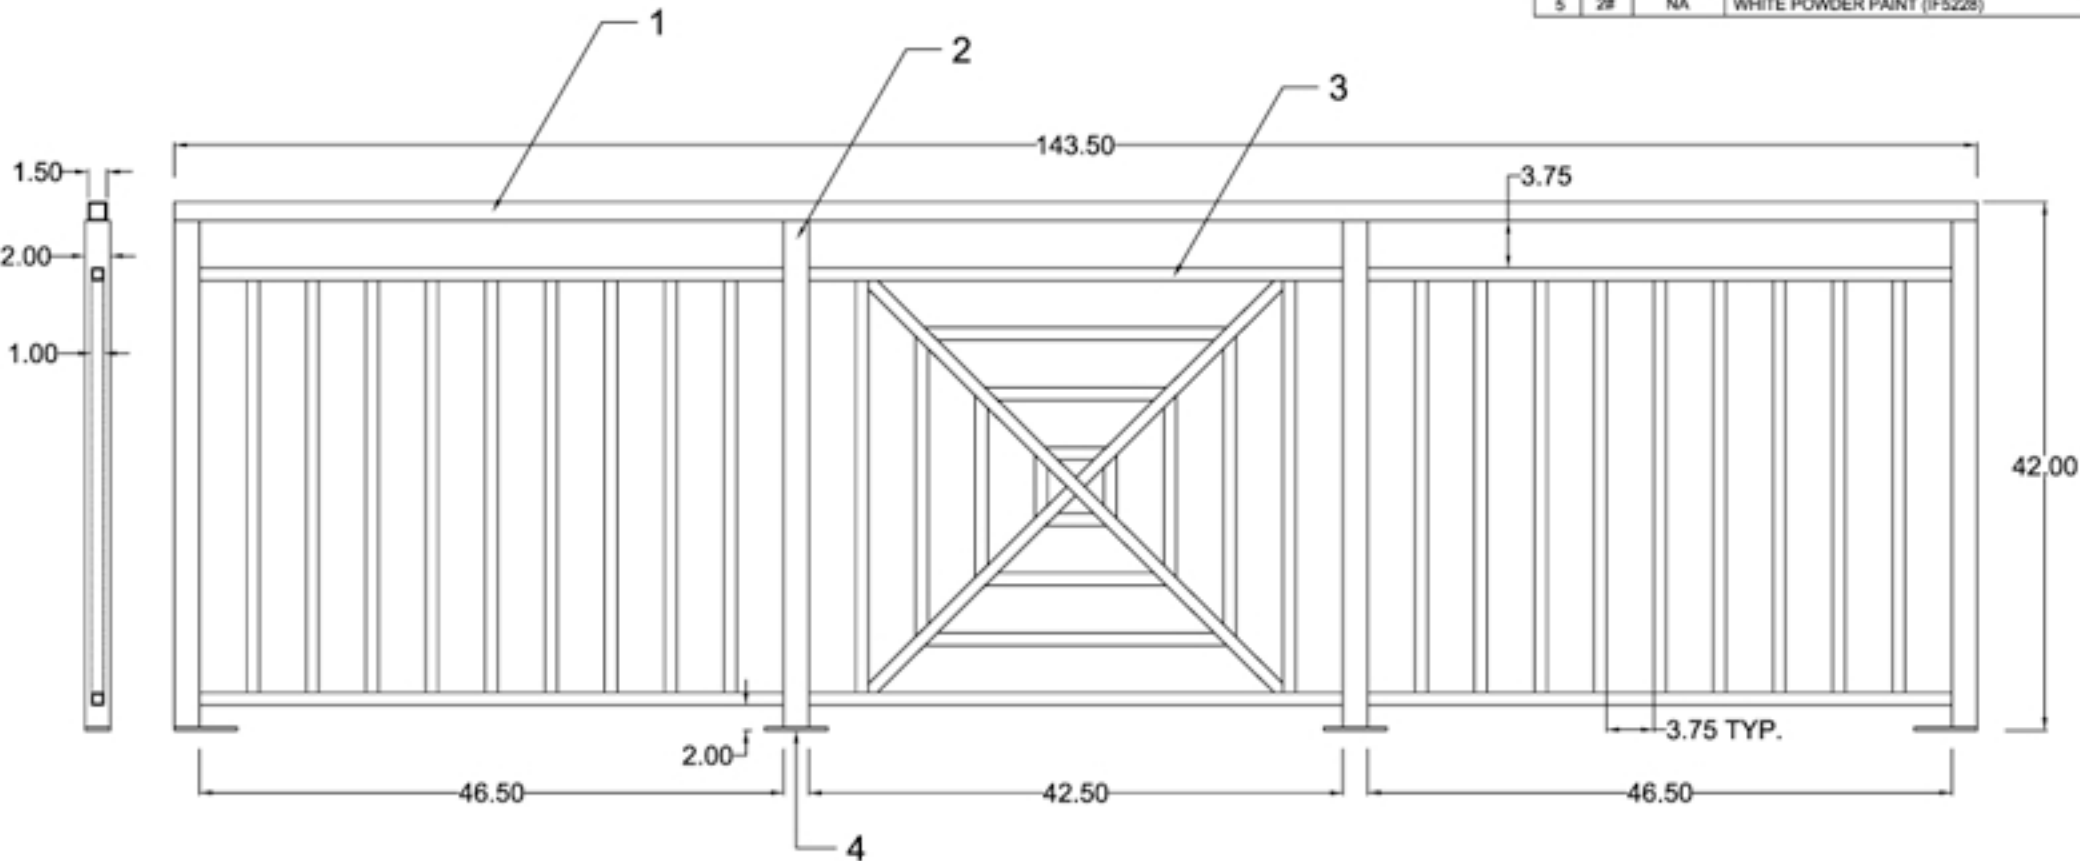

BILL OF MATERIAL

ITEM	QTY	PART NO.	DESCRIPTION
1	12'	NA	1.5 X .125 SQ. TUBE, ALUM 6061-T6
2	14'	NA	2 X .125 SQ. TUBE, ALUM 6061-T6
3	100'	NA	1 X .125 SQ. TUBE, ALUM 6061-T6
4	2'	NA	.25 X 2 FLAT, ALUM 6061-T6
5	2#	NA	WHITE POWDER PAINT (IF5228)

DESCRIPTION
12' GUARDRAIL ASSEMBLY
WHITE POWDER FINISH

DATE: 08-24-07
 DRAWN BY: ESP
 CHECKED BY:

ASSEMBLY DRAWING FILE NAME

THIS IS A PROPRIETARY DRAWING ANY USE WITHOUT THE WRITTEN CONSENT OF TRI ARC MANUFACTURING IS PROHIBITED